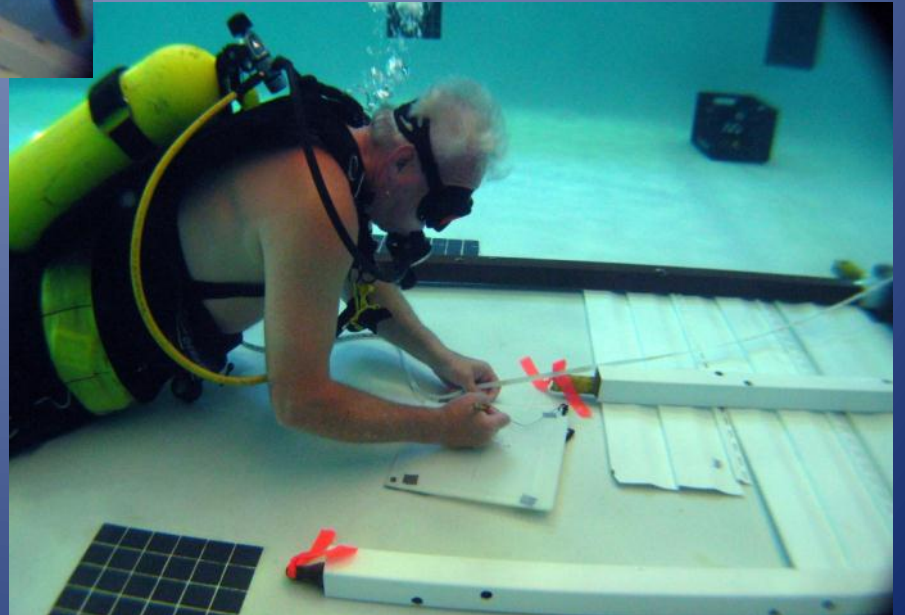

**MAHS 2012 Pool Session
George Washington Recreation Center
Fairfax County Parks**

April 29, 2012

Trilateration walk-through

Plotting trilateration data

Gearing up

Here is what it looks like from the surface

And here we are underwater

Low-viz simulation

The latest tech gadget

Special thanks to Earl Glock and SPLASH Dive Center for providing access to the pool.