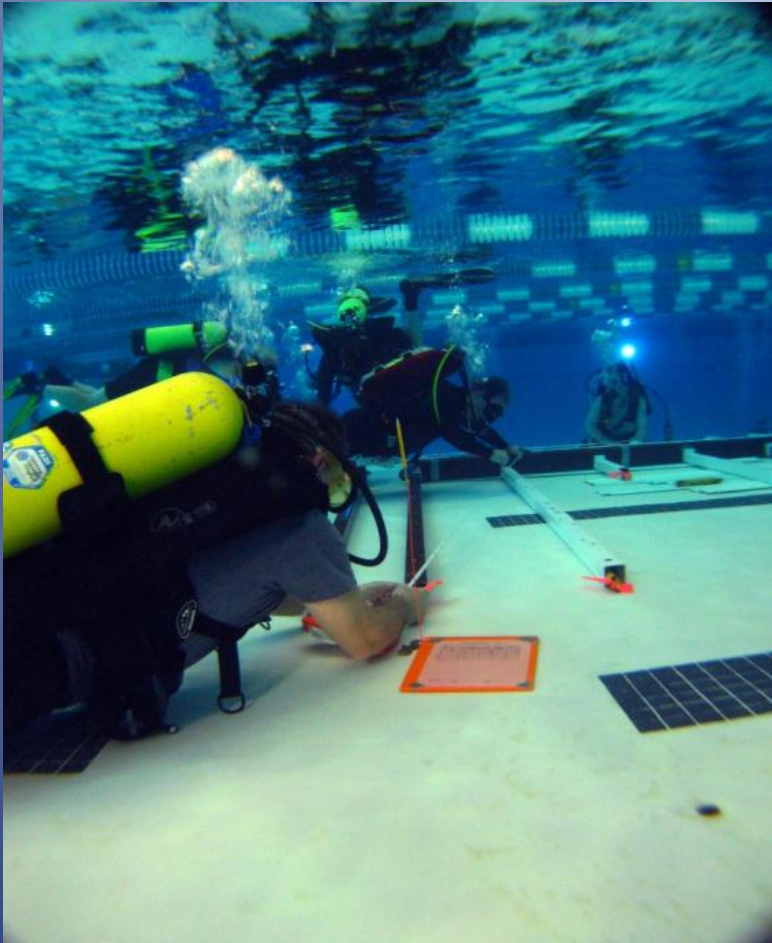

**MAHS 2012 Pool Session
George Washington Recreation Center
Fairfax County Parks**

April 29, 2012

Trilateration walk-through

Plotting trilateration data

Gearing up

Here is what it looks like from the surface

And here we are underwater

Low-viz simulation

The latest tech gadget

Special thanks to Earl Glock and SPLASH Dive Center for providing access to the pool.