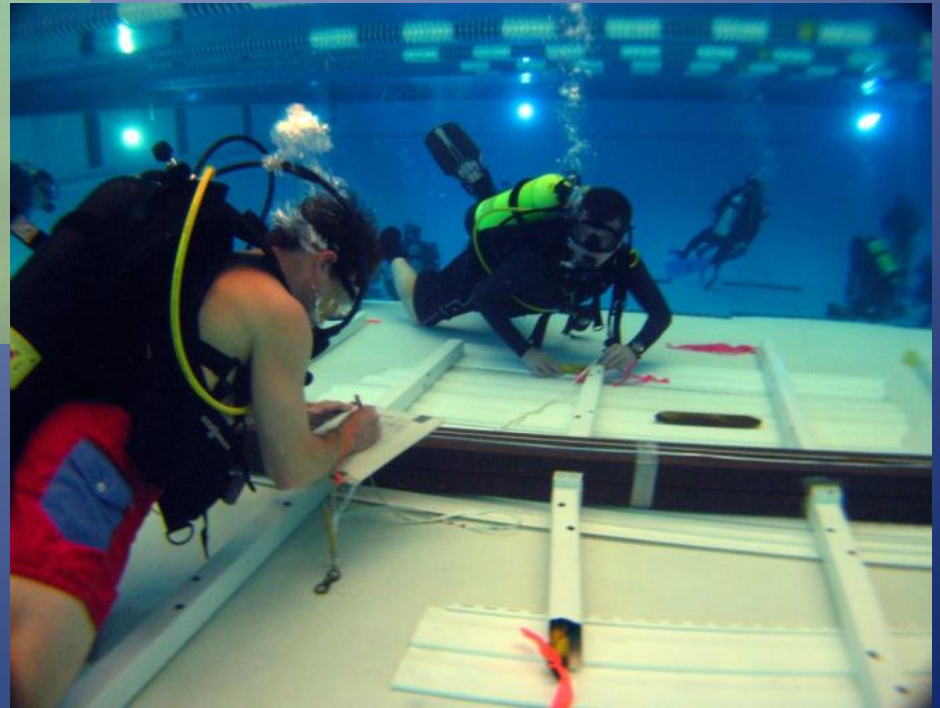

**MAHS 2012 Pool Session
George Washington Recreation Center
Fairfax County Parks**

April 29, 2012

Trilateration walk-through

Plotting trilateration data

Gearing up

Here is what it looks like from the surface

And here we are underwater

Low-viz simulation

The latest tech gadget

Special thanks to Earl Glock and SPLASH Dive Center for providing access to the pool.