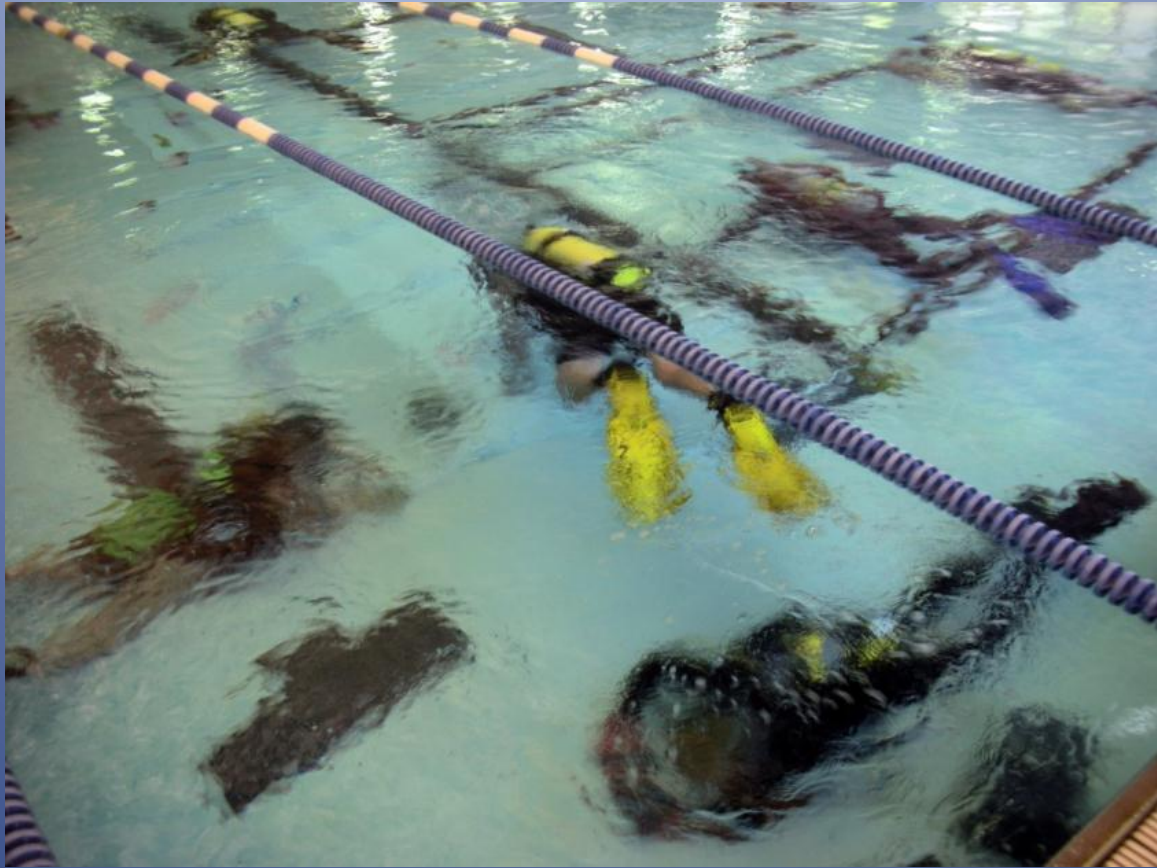

**MAHS 2012 Pool Session
George Washington Recreation Center
Fairfax County Parks**

April 29, 2012

Trilateration walk-through

Plotting trilateration data

Gearing up

Here is what it looks like from the surface

And here we are underwater

Low-viz simulation

The latest tech gadget

Special thanks to Earl Glock and SPLASH Dive Center for providing access to the pool.