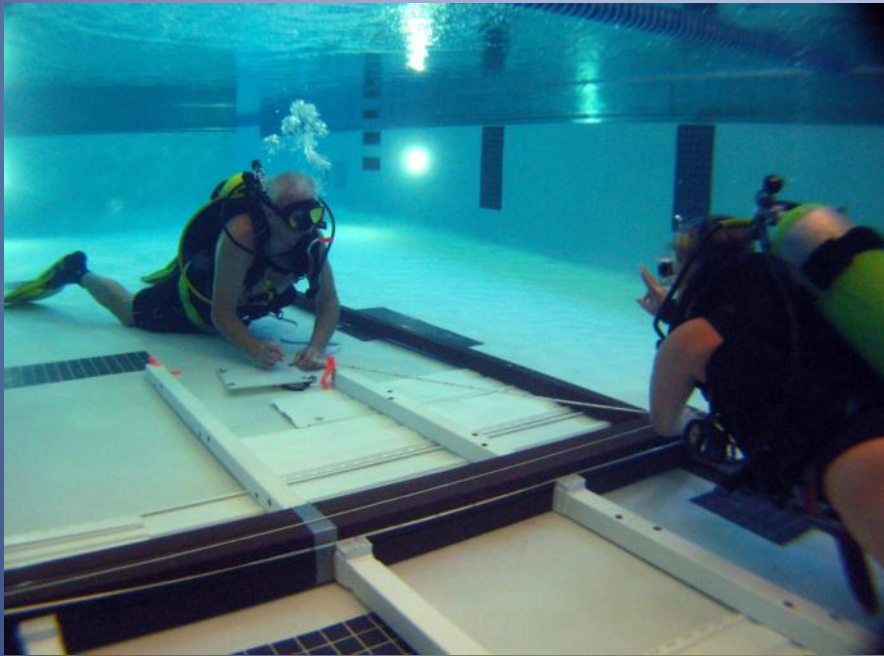

**MAHS 2012 Pool Session
George Washington Recreation Center
Fairfax County Parks**

April 29, 2012

Trilateration walk-through

Plotting trilateration data

Gearing up

Here is what it looks like from the surface

And here we are underwater

Low-viz simulation

The latest tech gadget

Special thanks to Earl Glock and SPLASH Dive Center for providing access to the pool.